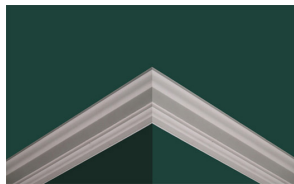

Depth: Height of cornice (vertical size)

C135 Adams Plain Run €28 + VAT

Projection: 108mm | Depth: 165mm

C137 Small Ogee €23 + VAT

Projection: 63mm | Depth: 63mm

C149 Plain Run €23 + VAT

Projection: 82mm | Depth: 95mm