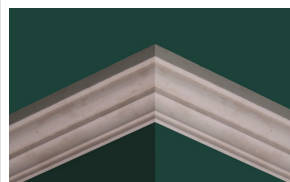

C185 Small Cretan €23 + VAT

Projection: 65mm | Depth: 65mm