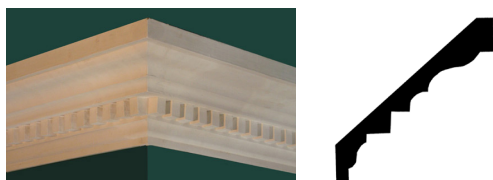

C829 Large Grafton Dentil €52 + VAT

Projection: 228mm | Depth: 245mm