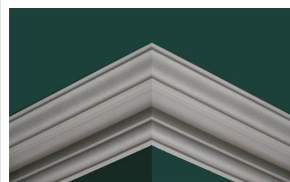

Projection: 235mm | Depth: 135mm

C004 Baby Victorian €23 + VAT