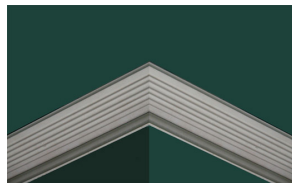

C173 Reeded Straffan €28 + VAT