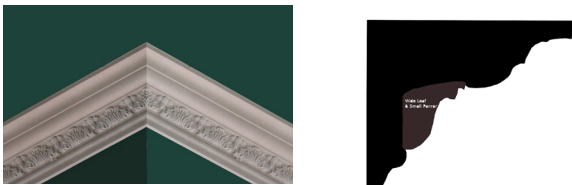

C168 Small Darnley €20 + VAT per 2.4metre length

Projection: 75mm | Depth: 60mm