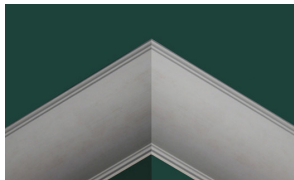

C182 Argyle Cove €30 + VAT

Projection: 170mm | Depth: 155mm