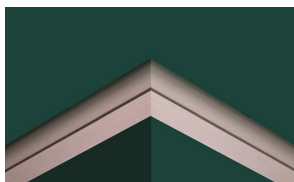

C150 Small Castle €23 + VAT

Projection: 76mm | Depth: 76mm

C176 Small Four Seasons €23 + VAT

Projection: 62mm | Depth: 80mm

C180 Castlebridge €23 + VAT

Projection: 60mm | Depth: 85mm

C184 The Oulart €23 + VAT