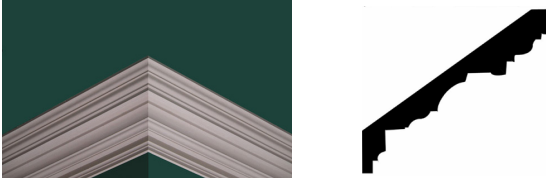

C121 Large Plain Run €45 + VAT

Projection: 254mm | Depth: 203mm