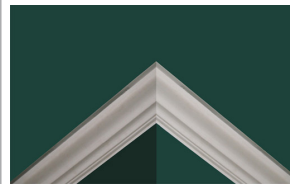

C150 Small Castle €23 + VAT

Projection: 76mm | Depth: 76mm