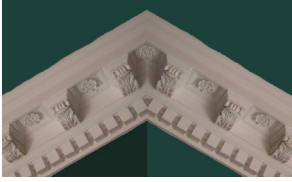

Profile Details:

Projection: Distance the cornice covers on the ceiling from the wall (horizontal size)

Depth: Height of cornice (vertical size)

C120 Shelbourne - €100 + VAT

Projection: 315mm | Depth: 305mm
Enrichments come separately