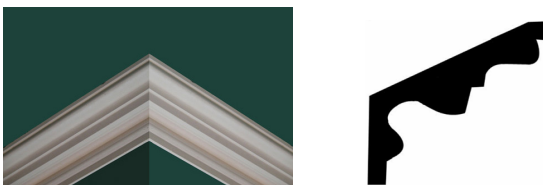

C151 Large Castle €28 + VAT

Projection: 140mm | Depth: 127mm