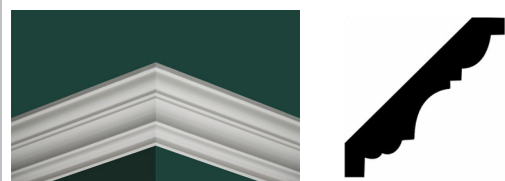

C155 Bovale €28 + VAT

Projection: 115mm | Depth: 115mm