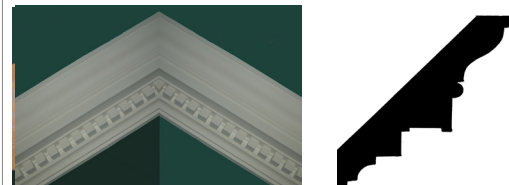

C206 Randolph Dentil €48 + VAT

Projection: 210mm | Depth: 200mm