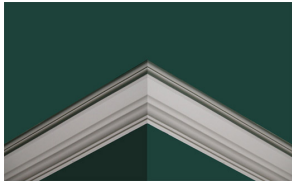

Depth: Height of cornice (vertical size)

C104 Large Victorian €30 + VAT

Projection: 184mm | Depth: 102mm

C109 Victorian €26 + VAT

Projection: 101mm | Depth: 158mm

C129 Small Victorian €20 + VAT

Projection: 127mm | Depth: 76mm