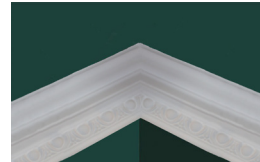

C146 Egg and Fleur €35 + VAT

Projection: 127mm | Depth: 140mm