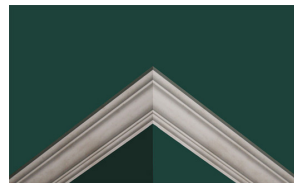

C176 Small Four Seasons €23 + VAT

Projection: 62mm | Depth: 80mm