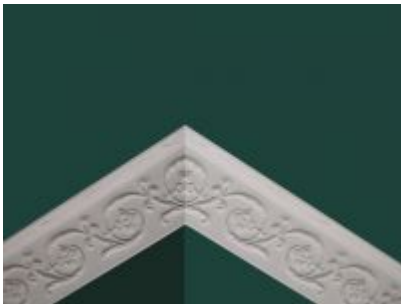

- **C111 Acanthus Scroll**

€28 per 10ft length

C111 Acanthus Scroll Projection: 32mm (1.25") Depth: 158mm (6.25") View full size profile...